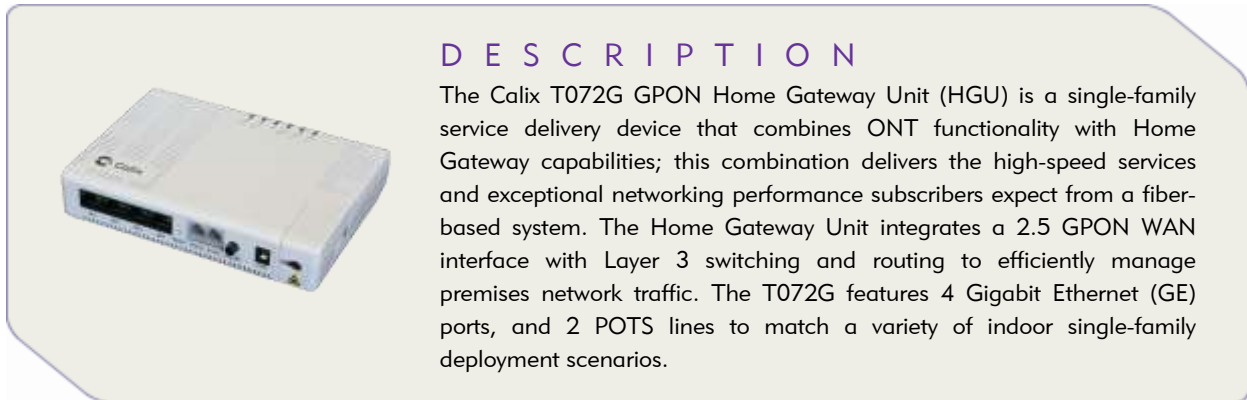

T072G Home Gateway Unit

DESCRIPTION

The Calix T072G GPON Home Gateway Unit (HGU) is a single-family service delivery device that combines ONT functionality with Home Gateway capabilities; this combination delivers the high-speed services and exceptional networking performance subscribers expect from a fiber-based system. The Home Gateway Unit integrates a 2.5 GPON WAN interface with Layer 3 switching and routing to efficiently manage premises network traffic. The T072G features 4 Gigabit Ethernet (GE) ports, and 2 POTS lines to match a variety of indoor single-family deployment scenarios.

GIGABIT HOME NETWORKING: The T072G HGU ONT is designed for the industry-leading Calix E7 and BLM 1500 OLT platforms. The T072G terminates a GPON fiber link at the subscriber's location and provides industry-standard interfaces for the customer premises equipment. The ONT enables subscribers to receive broadband data, IP video, and VOIP voice on a single fiber. At the ONT, the optical signal is converted to the appropriate electrical signals for transmission over the residence's existing twisted pair, and CAT5 cables.

NEW STANDARD FOR PERFORMANCE AND RELIABILITY: The T072G HGU ONT is a network-managed, intelligent service gateway that supports both Layer 2 bridged operations and Layer 3 routed services. This sophisticated software allows the ONT to support multiple high-bandwidth applications such as: high-speed data, HDTV-based IPTV video, and routing with bridging features for Whole-Home DVR.